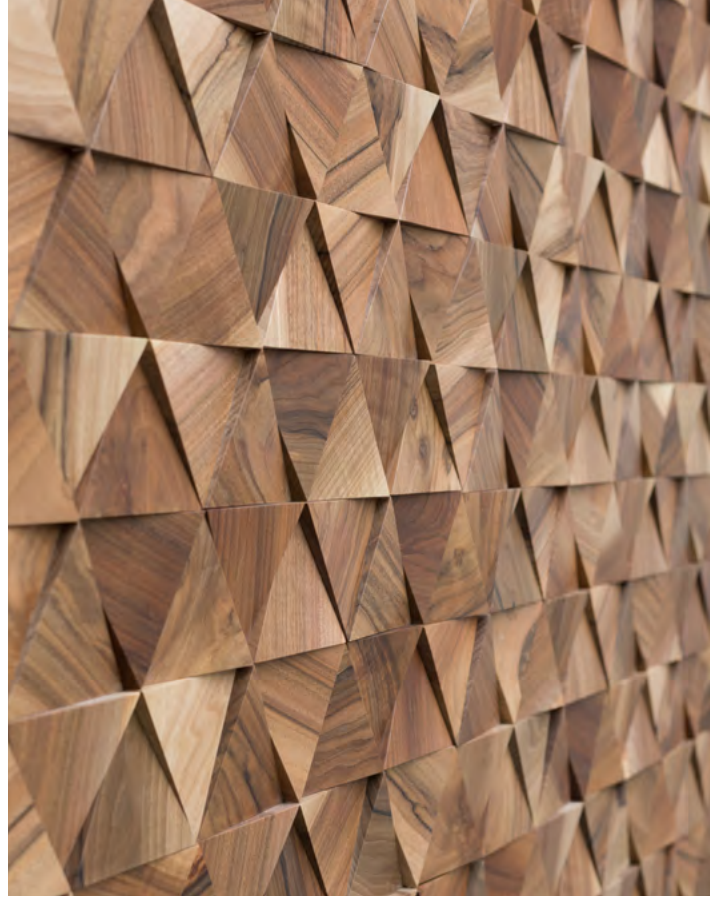

BLADES

The Story

WONDERWALLSTUDIOS

WONDERWALL STUDIOS

- THIS IS BLADES

Ukrainian Walnut Off Cuts • Triangles • Ukraine • Sharp Lines

Blades is crafted from salvaged Ukrainian walnut off cuts and a real seductive stunner. The evenly cut triangles give this panel a sharp and strong look. The unevenly inlaid triangular pieces cast small shadows and create depth, bringing melody to the harmony.

WONDERWALLSTUDIOS

- TECHNICAL SPECIFICATIONS

wood source	Ukrainian Walnut
tones	pruned trees, branches
finishing	brown, light brown
	smooth sanding
tile dimensions	410 x 240 mm / 16.1" x 9.5"
tile thickness	15-30 mm / 0.6"-1.2"
tile construction	glued on 9 mm / 0.35" plywood backer
tiles per box	6 pcs
surface per box	0,44 sqm / 4.74 sq ft